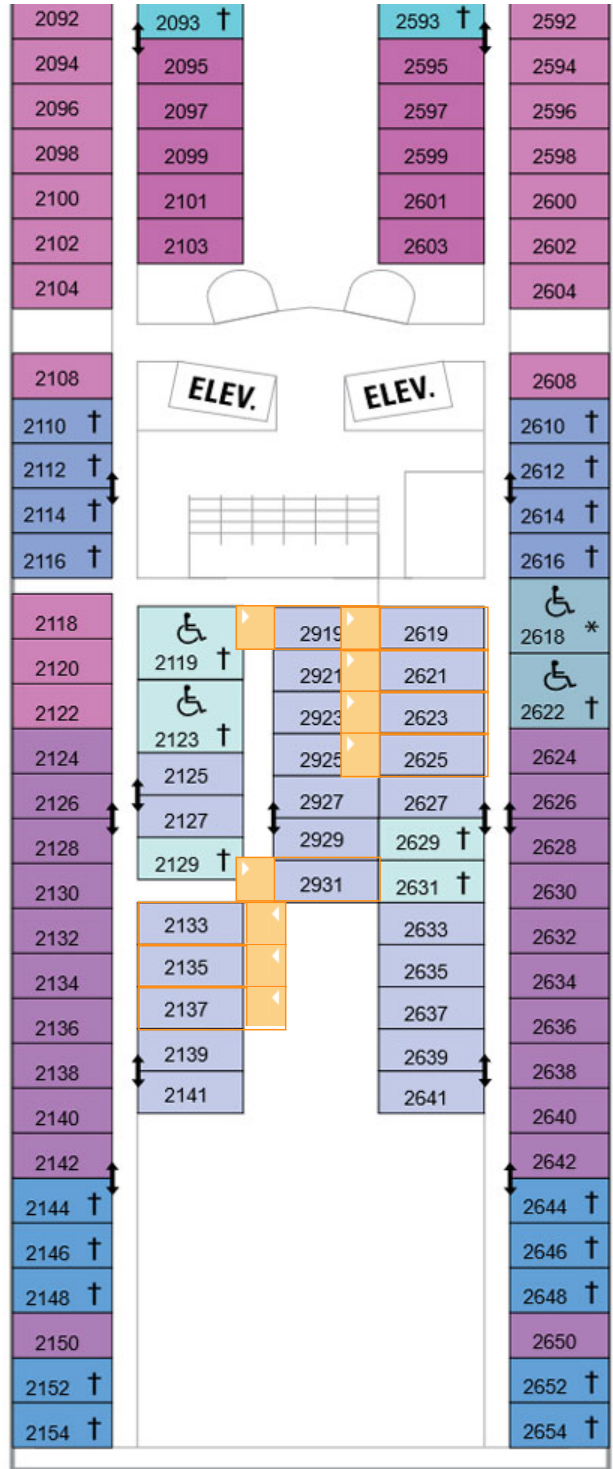

- Cabin 3011**
Max Occupancy: 2
Position in Ship: Forward [SELECT](#)

- Cabin 3013**
Max Occupancy: 2
Position in Ship: Forward [SELECT](#)

- Cabin 3017**
Max Occupancy: 2
Position in Ship: Forward [SELECT](#)

- Cabin 3019**
Max Occupancy: 2
Position in Ship: Forward [SELECT](#)

Cabin 3919 Max Occupancy: 2 Position in Ship: Aft	SELECT
Cabin 3021 Max Occupancy: 2 Position in Ship: Forward	SELECT
Cabin 3023 Max Occupancy: 2 Position in Ship: Forward	SELECT
Cabin 3027 Max Occupancy: 2 Position in Ship: Forward	SELECT
Cabin 3029 Max Occupancy: 2 Position in Ship: Forward	SELECT
Cabin 3931 Max Occupancy: 2 Position in Ship: Aft	SELECT
Cabin 3663 Max Occupancy: 2 Position in Ship: Aft	SELECT
Cabin 3665 Max Occupancy: 2 Position in Ship: Aft	SELECT
Cabin 3669 Max Occupancy: 2 Position in Ship: Aft	SELECT
Cabin 3921 Max Occupancy: 2 Position in Ship: Aft	SELECT
Cabin 3927 Max Occupancy: 2 Position in Ship: Aft	SELECT
Cabin 3929 Max Occupancy: 2 Position in Ship: Aft	SELECT
Cabin 3137 Max Occupancy: 2 Position in Ship: Aft	SELECT
Cabin 3135 Max Occupancy: 2 Position in Ship: Aft	SELECT
Cabin 3001 Max Occupancy: 2 Position in Ship: Forward	SELECT
Cabin 3005 Max Occupancy: 2 Position in Ship: Forward	SELECT
Cabin 3007 Max Occupancy: 2 Position in Ship: Forward	SELECT