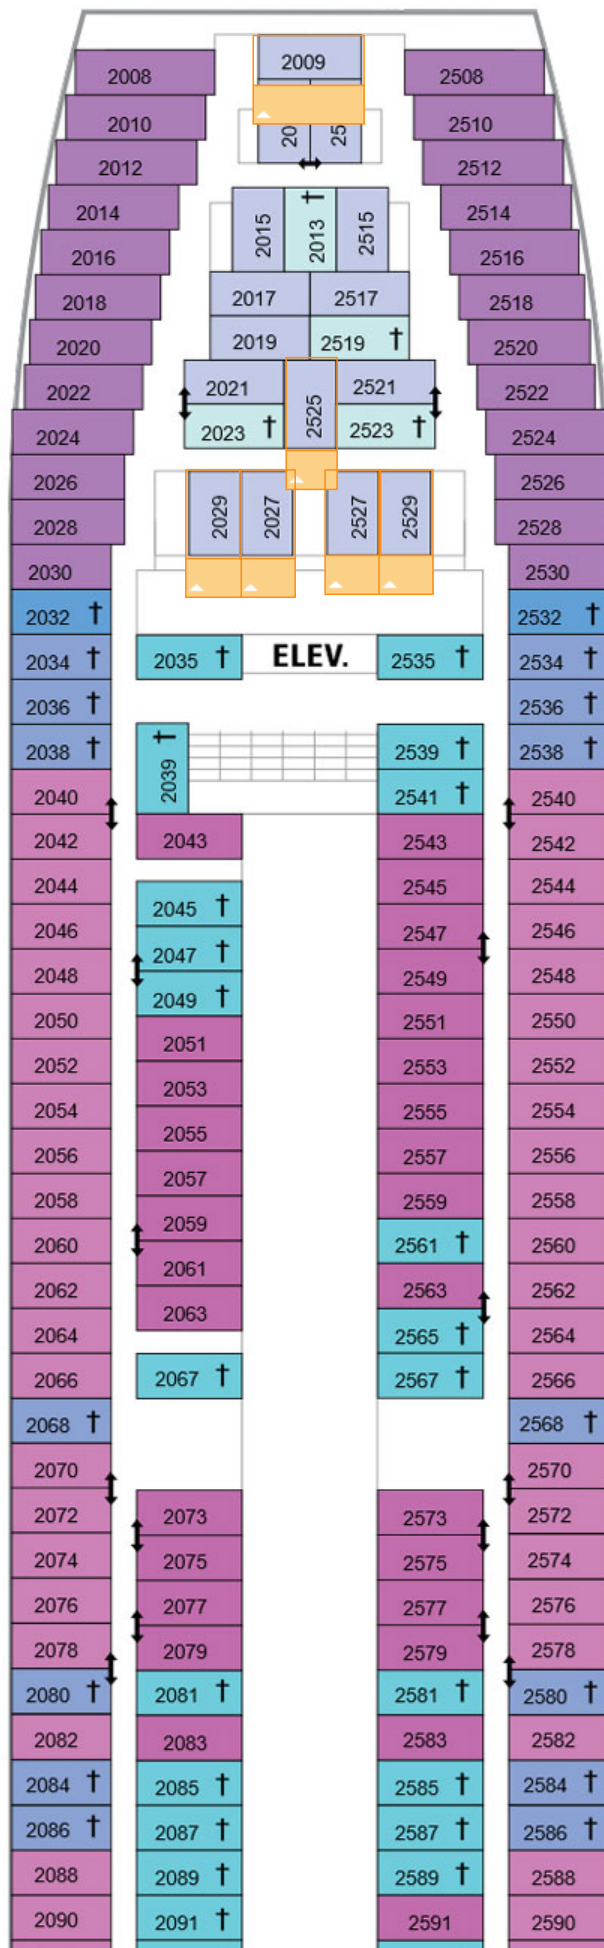

- **Cabin 2619**
  Max Occupancy: 2
  Position in Ship: Aft [SELECT](#)

- **Cabin 2525**
  Max Occupancy: 2
  Position in Ship: Forward [SELECT](#)

- **Cabin 2527**
  Max Occupancy: 2
  Position in Ship: Forward [SELECT](#)

- **Cabin 2529**
  Max Occupancy: 2
  Position in Ship: Forward [SELECT](#)

- **Cabin 2009**
  Max Occupancy: 2
  Position in Ship: Forward [SELECT](#)

- **Cabin 2133**
  Max Occupancy: 2
  Position in Ship: Aft [SELECT](#)

- **Cabin 2135**
  Max Occupancy: 2
  Position in Ship: Aft [SELECT](#)

- **Cabin 2137**
  Max Occupancy: 2
  Position in Ship: Aft [SELECT](#)

- **Cabin 2919**
  Max Occupancy: 2
  Position in Ship: Aft [SELECT](#)

- **Cabin 2027**
  Max Occupancy: 2
  Position in Ship: Forward [SELECT](#)

- **Cabin 2029**
  Max Occupancy: 2
  Position in Ship: Forward [SELECT](#)

- **Deck 3** [View this Deck](#)

- **Cabin 3633**
  Max Occupancy: 2
  Position in Ship: Aft [SELECT](#)

- **Cabin 3635**
  Max Occupancy: 2
  Position in Ship: Aft [SELECT](#)

- **Cabin 3011**
  Max Occupancy: 2
  Position in Ship: Forward [SELECT](#)

- **Cabin 3013**
  Max Occupancy: 2
  Position in Ship: Forward [SELECT](#)

- **Cabin 3017**
  Max Occupancy: 2
  Position in Ship: Forward [SELECT](#)

- **Cabin 3019**
  Max Occupancy: 2
  Position in Ship: Forward [SELECT](#)