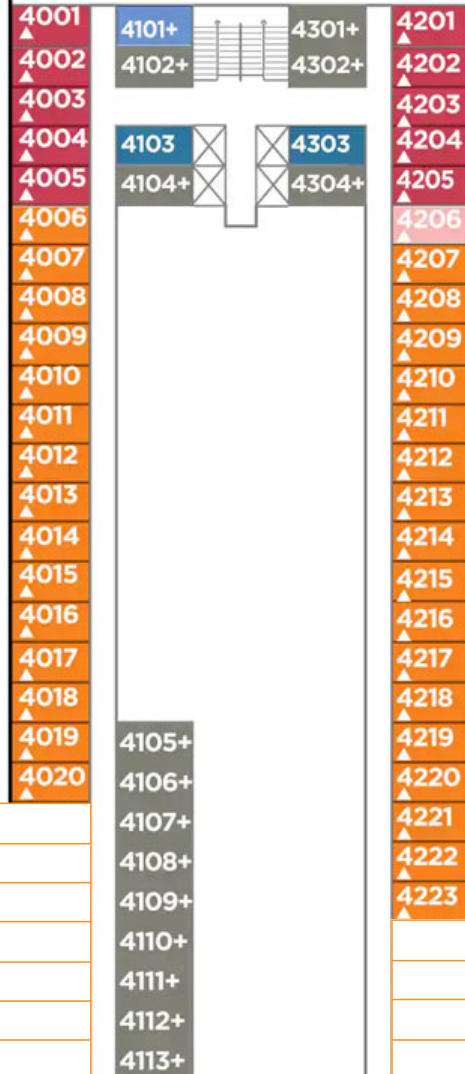

Cabin 4228

Max Occupancy: 3
Cabin Side: Starboard
Position in Ship: Middle

SELECT

Cabin 4027

Max Occupancy: 3
Cabin Side: Port
Position in Ship: Middle

SELECT

Cabin 4227

Max Occupancy: 3
Cabin Side: Starboard
Position in Ship: Middle

SELECT

Cabin 4026

Max Occupancy: 3
Cabin Side: Port
Position in Ship: Middle

SELECT

Cabin 4226

Max Occupancy: 3
Cabin Side: Starboard
Position in Ship: Middle

SELECT

Cabin 4025

Max Occupancy: 3
Cabin Side: Port
Position in Ship: Middle

SELECT

Cabin 4225

Max Occupancy: 3
Cabin Side: Starboard
Position in Ship: Middle

SELECT

Cabin 4024

Max Occupancy: 3
Cabin Side: Port
Position in Ship: Middle

SELECT

Cabin 4224

Max Occupancy: 3
Cabin Side: Starboard
Position in Ship: Middle

SELECT

Cabin 4023

Max Occupancy: 3
Cabin Side: Port
Position in Ship: Middle

SELECT

Cabin 4022

Max Occupancy: 3
Cabin Side: Port
Position in Ship: Middle

SELECT

Cabin 4021

Max Occupancy: 3
Cabin Side: Port
Position in Ship: Middle

SELECT

☐ I already know the cabin number

CABIN UPGRADES

Enhance your cruise experience with these cabin upgrade options:

Owner's Suite with Large Balcony Category: SA

These Norwegian Sky Owner's Suites with a Large Balcony are great

Upgrade Price: **$3,440.00**