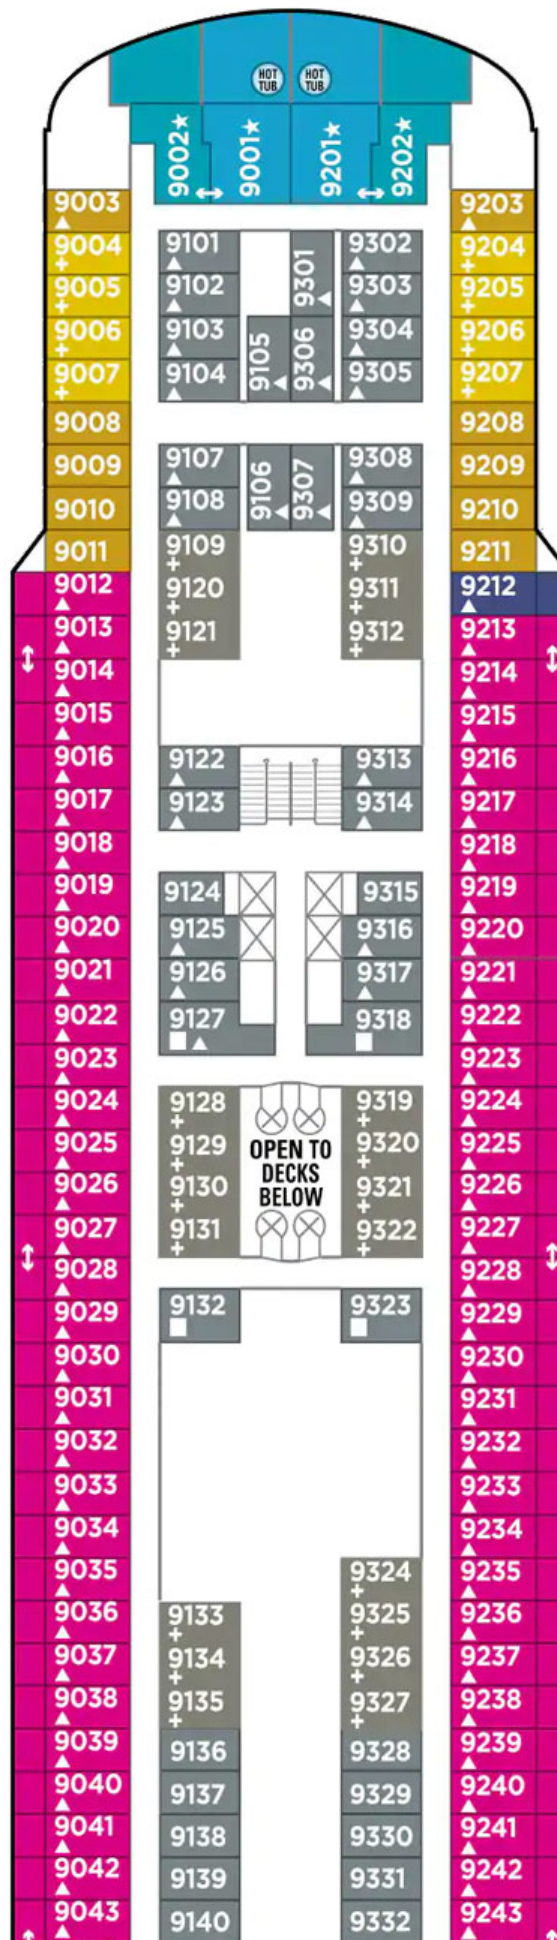

SELECT

Cabin 9267

Max Occupancy: 3
Cabin Side: Starboard
Position in Ship: Aft

SELECT

Cabin 9268

Max Occupancy: 3
Cabin Side: Starboard
Position in Ship: Aft

SELECT

☐ I already know the cabin number

CABIN UPGRADES

Enhance your cruise experience with these cabin upgrade options:

Owner's Suite with Large Balcony Category: SA

These Norwegian Sky Owner's Suites with a Large Balcony are great for up to five guests. They ... [more details >](#)

Upgrade Price: **$3,060.00**

UPGRADE

Aft-Facing Penthouse with Large Balcony Category: SD

Up to four guests can stay in these Penthouses that come with a dining area and large private ... [more details >](#)

Upgrade Price: **$2,260.00**

UPGRADE

Forward-Facing Penthouse with Large Balcony Category: SE

Enjoy the perfect retreat in these stylish Penthouses. They feature a bedroom with two lower beds ... [more details >](#)

Upgrade Price: **$1,960.00**

UPGRADE

Penthouse with Balcony Category: SH

With lots of space, you will have an amazing getaway in this fantastic Penthouse that accommodates ... [more details >](#)

Upgrade Price: **$1,660.00**

UPGRADE

Aft-Facing Balcony Category: B1

With room for up to three guests, these aft-facing staterooms offer incredible views. They feature ... [more details >](#)

Upgrade Price: **$340.00**

UPGRADE

Balcony Category: BA

With room for up to three guests, these staterooms have two lower beds that convert into a ... [more details >](#)

Upgrade Price: **$100.00**

UPGRADE