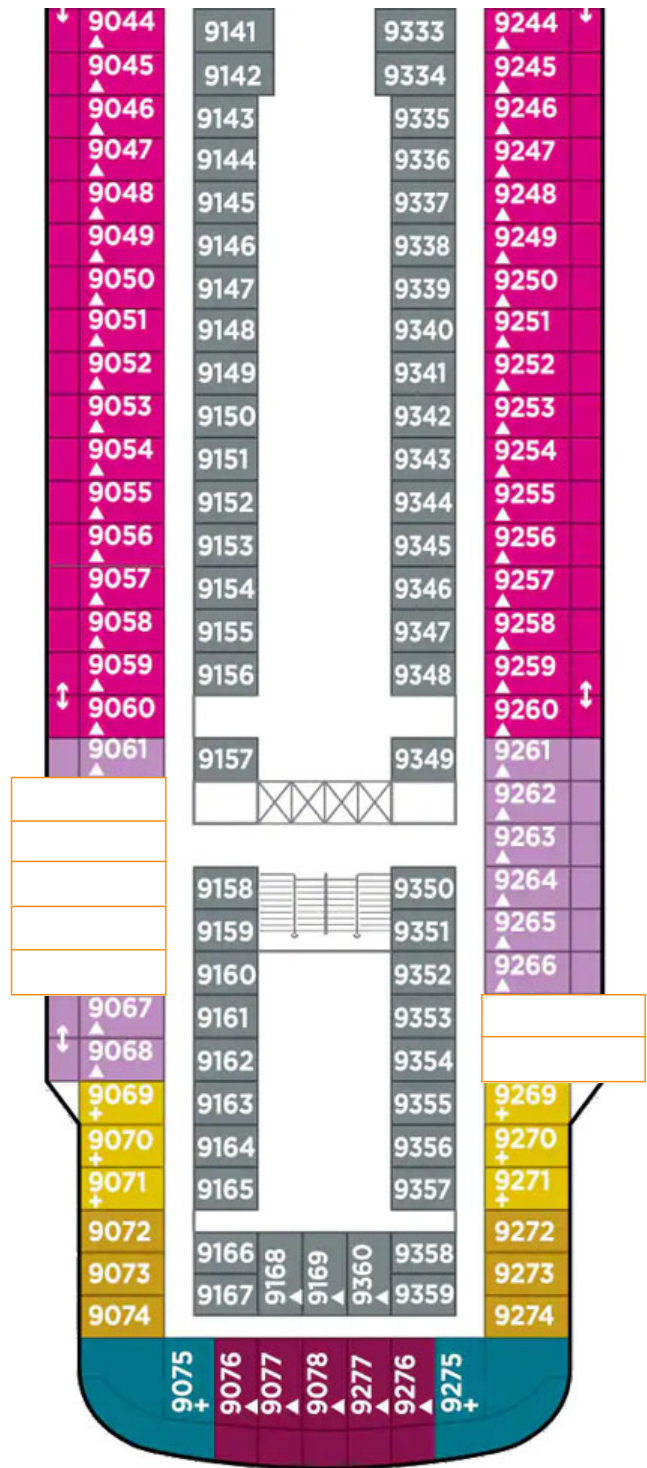

Symbol Legend

- 2 lower beds no convert
- Connecting staterooms
- Convertible sofa bed
- Elevator
- Equipped for hearing-impaired
- Handicapped facilities
- Queen-size bed
- **RR** Restrooms
- Sofa bed for third and fourth
- Third and/or fourth person
- Third person occupancy