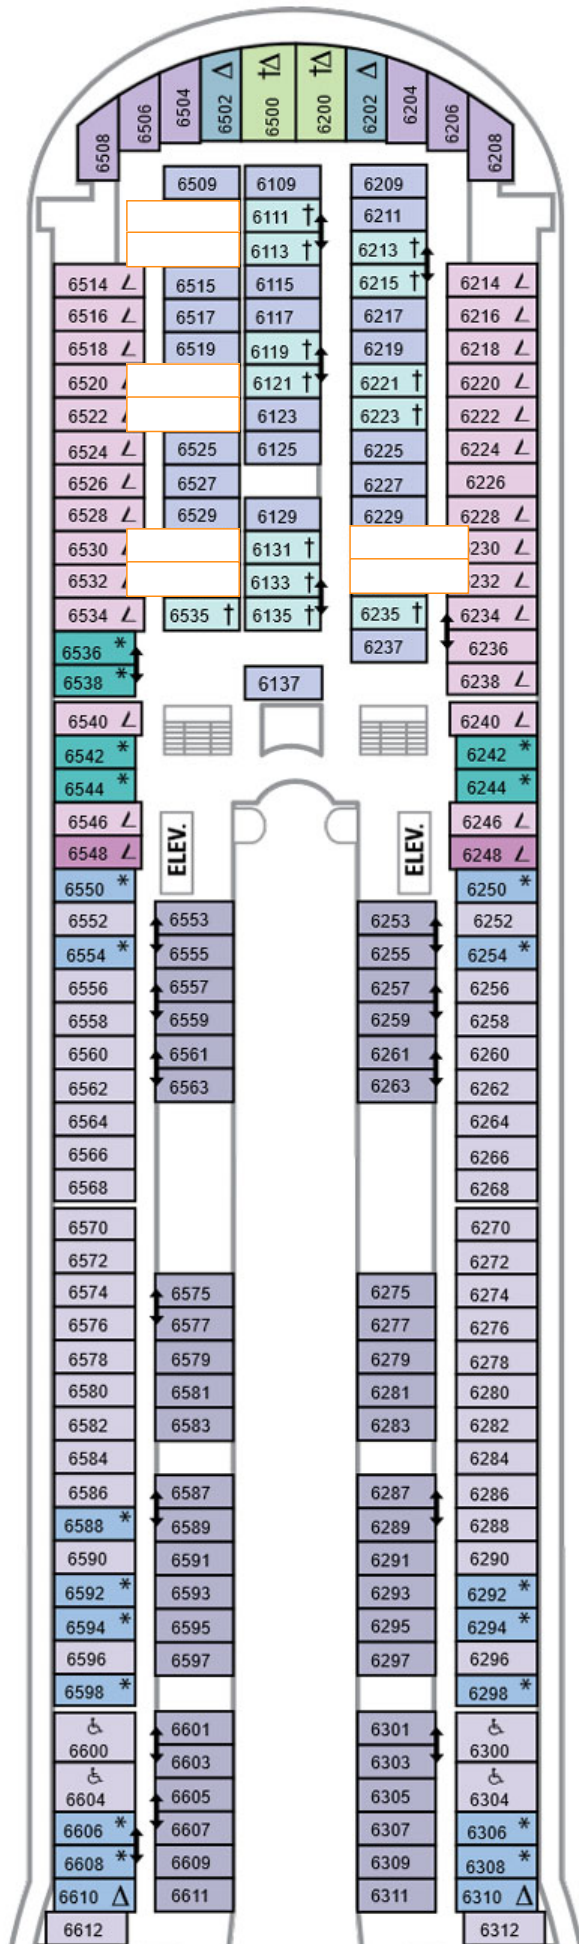

4. SELECT A STATEROOM

BOOKING PROGRESS: 1 2 3 4 5 6 7 8

[BACK TO SEARCH RESULTS](#)

[NEW SEARCH](#)

MAP

CRUISE SUMMARY

[SAVE FOR LATER](#)

[PRINT](#)

4 Night Bahamas & Perfect Day Cruise (#5904164)

Cruise Line:	Royal Caribbean International	Departure Date:	1/20/2020
Cruise Ship:	Mariner of The Seas	Cruise Length:	4
Itinerary:	Click To View	Vacation Type:	Cruise
Departure Port:	XPC	Passengers:	4
Arrival Port:	XPC	Home City:	ABI
Stateroom Cat:	3V - Interior	Fare Code:	E6993511 NR

Cabin 6523
 Max Occupancy: 4
 Position in Ship: Forward **SELECT**

Deck 7 [View this Deck](#)

Cabin 7347
 Max Occupancy: 4
 Position in Ship: Aft **SELECT**

Cabin 7349
 Max Occupancy: 4
 Position in Ship: Aft **SELECT**

Cabin 7433
 Max Occupancy: 4
 Position in Ship: Aft **SELECT**

Cabin 7439
 Max Occupancy: 4
 Position in Ship: Aft **SELECT**

Cabin 7135
 Max Occupancy: 4
 Position in Ship: Forward **SELECT**

- Cabin 7115**
 Max Occupancy: 4
 Position in Ship: Forward