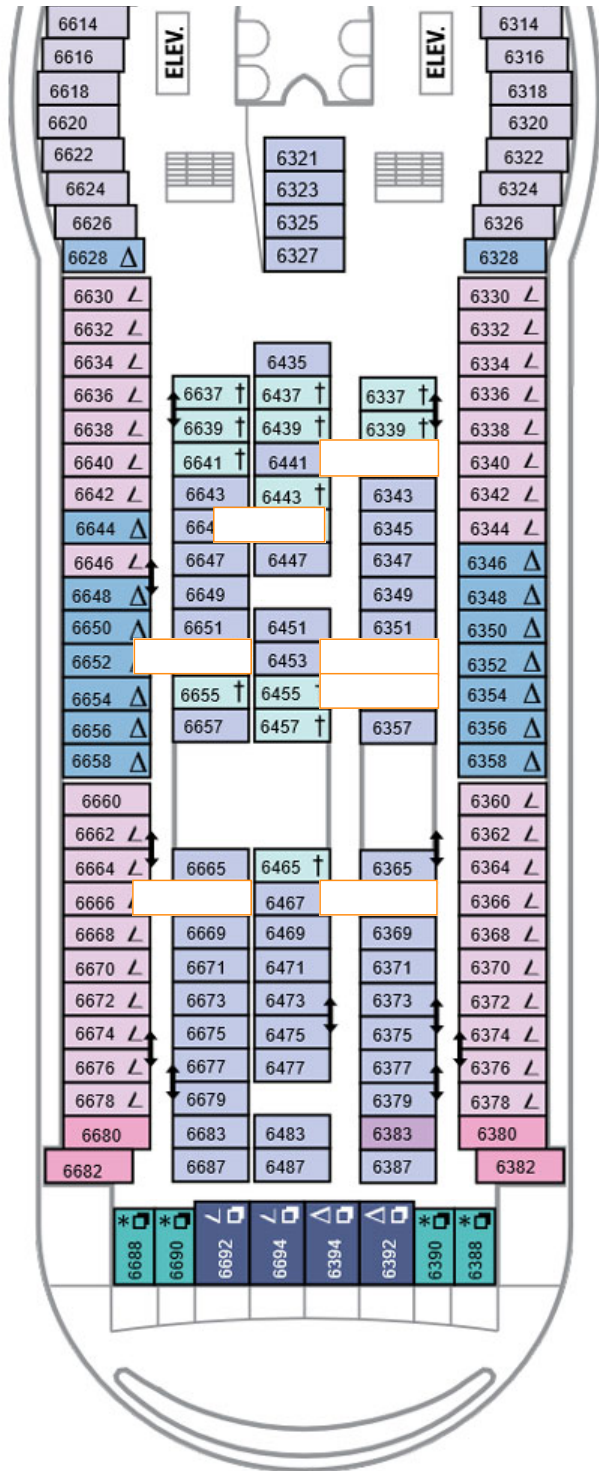

SELECT

- Cabin 8233**
 Max Occupancy: 4
 Position in Ship: Forward

SELECT

- Cabin 8469**
 Max Occupancy: 4
 Position in Ship: Aft

SELECT

- Cabin 8349**
 Max Occupancy: 4
 Position in Ship: Aft

SELECT

- Cabin 8351**
 Max Occupancy: 4
 Position in Ship: Aft

SELECT

- Cabin 8111**
 Max Occupancy: 4
 Position in Ship: Forward

SELECT

- Cabin 8649**
 Max Occupancy: 4
 Position in Ship: Aft

SELECT

- Cabin 8123**
 Max Occupancy: 4
 Position in Ship: Forward

SELECT

- Cabin 8455**
 Max Occupancy: 4
 Position in Ship: Aft

SELECT

- Cabin 8223**
 Max Occupancy: 4
 Position in Ship: Forward

SELECT

- Cabin 8225**
 Max Occupancy: 4
 Position in Ship: Forward

SELECT

Symbol Legend

- Connecting staterooms
- Four pullman beds
- Handicapped facilities
- One pullman bed
- Sofa and pullman bed
- Sofa bed
- Two pullman beds