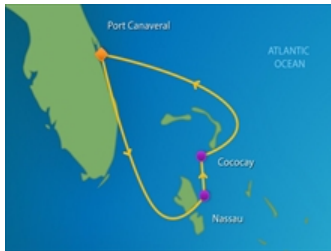

4. SELECT A STATEROOM

BOOKING PROGRESS: 1 2 3 4 5 6 7 8

[BACK TO SEARCH RESULTS](#)

[NEW SEARCH](#)

MAP

CRUISE SUMMARY

[SAVE FOR LATER](#)

[PRINT](#)

Cruise Price: 4 Night Bahamas & Perfect Day Cruise (#5904164)

Vacation Type:	Cruise				
Currency:	USD	Guest 1	Guest 2	Guest 3	Guest 4
Cruise [+]	$1,371.02	$906.00	$465.00	$0.01	$0.01
Taxes and Fees	$331.28	$82.82	$82.82	$82.82	$82.82
Total Trip Price	$1,702.30	$988.82	$547.82	$82.83	$82.83
Deposit Due Date:	6/27/2019 5:00 PM	$400.00			
Final Due Date:	11/6/2019 5:00 PM	$1,702.30			

Payment due dates/time may be stated in the cruise line's local time. Make sure you are familiar with the cruise line policy to avoid unexpected cancellation due to missed deadline.

[±]

[Hide Price Details](#)

4 Night Bahamas & Perfect Day Cruise (#5904164)

Cruise Line:	Royal Caribbean International	Departure Date:	1/20/2020
Cruise Ship:	Mariner of The Seas	Cruise Length:	4
Itinerary:	Click To View	Vacation Type:	Cruise
Departure Port:	XPC	Passengers:	4
Arrival Port:	XPC	Home City:	ABI
Stateroom Cat:	3V - Interior	Fare Code:	E6993511 NR

The following specials may apply to this booking:
Please click 'see details' for more information about applicability, and for redemption instructions.

Amenity Departure Dates ([see details](#))

Jump to:

[CABIN CHOICES](#)

[UPGRADE OPTIONS](#)

Other deck plans for this ship: [Deck 6 (your cabins) ▾](#)

Deck 6

AVAILABLE CABINS

☐ I would like to book multiple cabins

Cabin Type: Inside
Category: 3V - Interior

Deck 6

[View this Deck](#)

Cabin 6353

Max Occupancy: 4
Position in Ship: Aft

[SELECT](#)

Cabin 6355

Max Occupancy: 4
Position in Ship: Aft

[SELECT](#)

Cabin 6667

Max Occupancy: 4
Position in Ship: Aft

[SELECT](#)